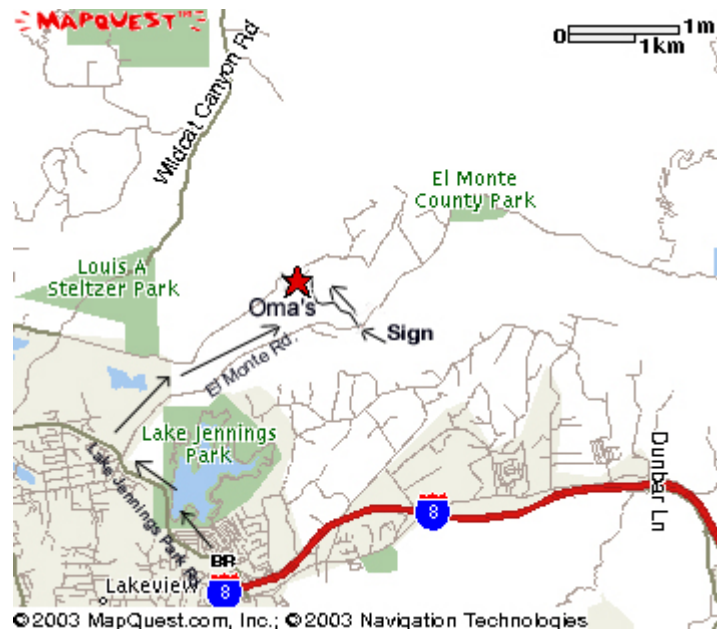

Map to the Van Ommering Dairy/ Oma's Pumpkin Patch

Find the arrow on the map.

The Van Ommering Dairy Farm 14950 El Monte Rd, Lakeside, CA 92040 (619)390-2929

Take I-8 east to Lake Jennings Park Rd Exit turn Left.

Go about 2 miles up & over and down into Lakeside to a 4 way STOP. Turn right onto El Monte Rd. Go about 2 miles and you will see a sign for the Van Ommering Dairy Farm on the Left. Follow the dirt road to the parking lot. It will be on the left about 1/4 mile down dirt road.

[View Larger Map](#) here for a interactive Map